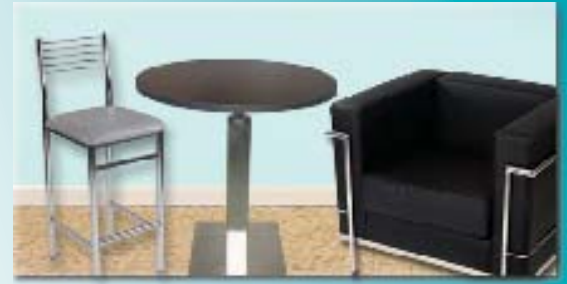

# specialty furniture

Black Ladder Stool

Equino White Stool

Wire Back Chrome Stool

Black Leather Stool

Black Zebrano Stool

Black Corbusier  
Leather Chair

Black Corbusier  
Leather Loveseat

24" Square Chrome/White  
Cruiser Table

30" Round Cruiser Table  
Black Top

30" Square Cruiser Table  
Black Top

White Sculpted  
Leather Chair

White Sculpted  
Leather Loveseat

Black Leather Square Back  
Tub Chair

# specialty furniture

42" Round Black Meeting Table

Grey Leather Ripple Sled Base Meeting Chair

Black Leather Ripple Sled Base Meeting Chair

Bar Fridge

Literature Stand

Mahogany End Table

Mahogany Coffee Table

24" Round End Table White Top

24" Round End Table Black Top

32" Round Coffee Table Black Top

39" Round Coffee Table Black Top

32" Round Coffee Table White Top

39" Round Coffee Table White Top