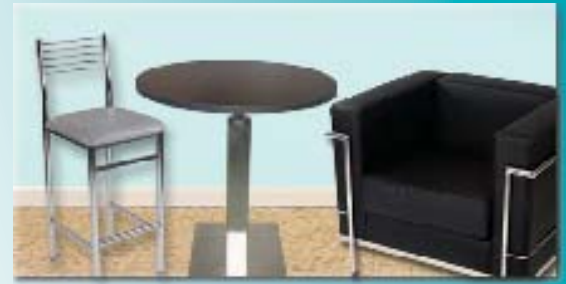

# specialty furniture

Black Ladder Stool

Equino White Stool

Wire Back Chrome Stool

Black Leather Stool

Black Zebrano Stool

Black Corbusier  
Leather Chair

Black Corbusier  
Leather Loveseat

24" Square Chrome/White  
Cruiser Table

30" Round Cruiser Table  
Black Top

30" Square Cruiser Table  
Black Top

White Sculpted  
Leather Chair

White Sculpted  
Leather Loveseat

Black Leather Square Back  
Tub Chair

# specialty furniture

42" Round Black Meeting Table

Grey Leather Ripple Sled Base Meeting Chair

Black Leather Ripple Sled Base Meeting Chair

Bar Fridge

Literature Stand

Mahogany End Table

Mahogany Coffee Table

24" Round End Table White Top

24" Round End Table Black Top

32" Round Coffee Table Black Top

39" Round Coffee Table Black Top

32" Round Coffee Table White Top

39" Round Coffee Table White Top