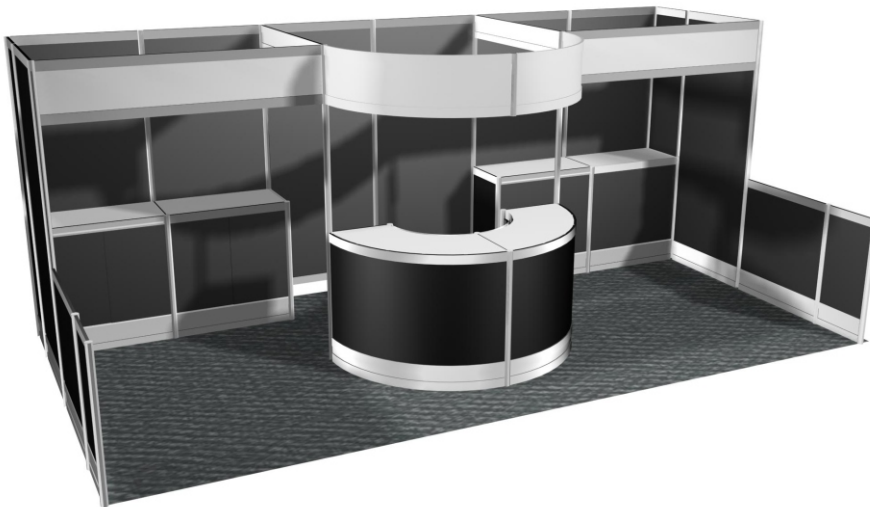

GES
CANADA[®]

GEM
Exhibit

Rental
Packages

GEM Exhibit Rental Packages

10' x 10'

GEM Model #1 - 10'x10' Corner

GEM Model #2 - 10'x10' Corner

GEM Model #3 - 10'x10'

GEM Model #4 - 10'x10'

GEM Model #5 - 10'x10'

3 Easy Steps

Grey indicates identification sign

GEM Model #6 - 10'x20'

GEM Model #7 - 10'x20'

GEM Model #8 - 10'x20'

GEM Model #9 - 10'x20'

GEM Model #10 - 10'x20' Corner

- Select the model number that suits your needs
- Choose carpet and panel colours on the GEM Exhibit Rental order form
- Indicate identification sign copy on the GEM Exhibit Rental order form