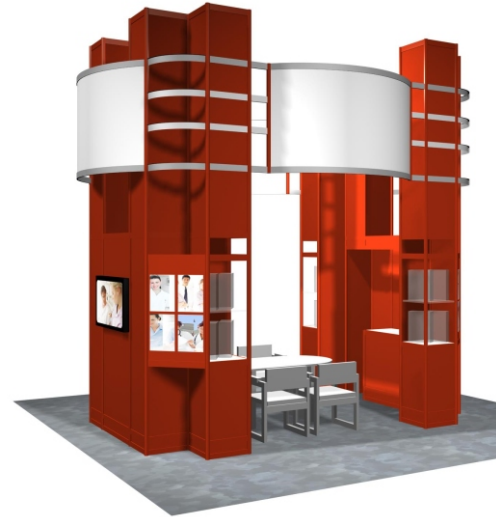

GES
CANADA[®]

GEM
Exhibit

Rental
Packages

GEM Exhibit Rental Packages

10' x 10'

GEM Model #1 - 10'x10' Corner

GEM Model #2 - 10'x10' Corner

GEM Model #3 - 10'x10'

GEM Model #4 - 10'x10'

GEM Model #5 - 10'x10'

3 Easy Steps

Grey indicates identification sign

GEM Model #6 - 10'x20'

GEM Model #7 - 10'x20'

GEM Model #8 - 10'x20'

GEM Model #9 - 10'x20'

GEM Model #10 - 10'x20' Corner

- Select the model number that suits your needs
- Choose carpet and panel colours on the GEM Exhibit Rental order form
- Indicate identification sign copy on the GEM Exhibit Rental order form