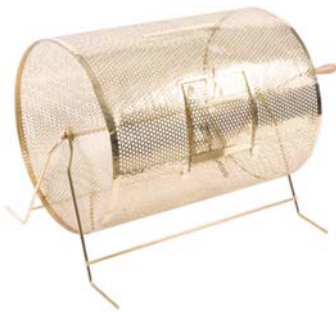

# furnishings

Grey Fabric Side Chair

Grey Fabric Counter Stool

Grey Fabric Arm Chair

Grey Lounge Chair

Steno Chair

30" Round / 30" High Pedestal Table

30" Round / 18" High Coffee Table

4' and 6' Long Raised Draped Table with White Vinyl Top

4', 6', or 8' Long Draped Table with White Vinyl Top

# furnishings

Coat Tree

22" W X 28" H  
Chrome Sign Holder  
(sign extra)

Easel

Gold Ballot Drum

Plexi Pocket  
(Wall Mountable only,  
not self-standing)

40" W x 20" D x 36" H  
White Counter Storage Unit

Bag Holder 41"H