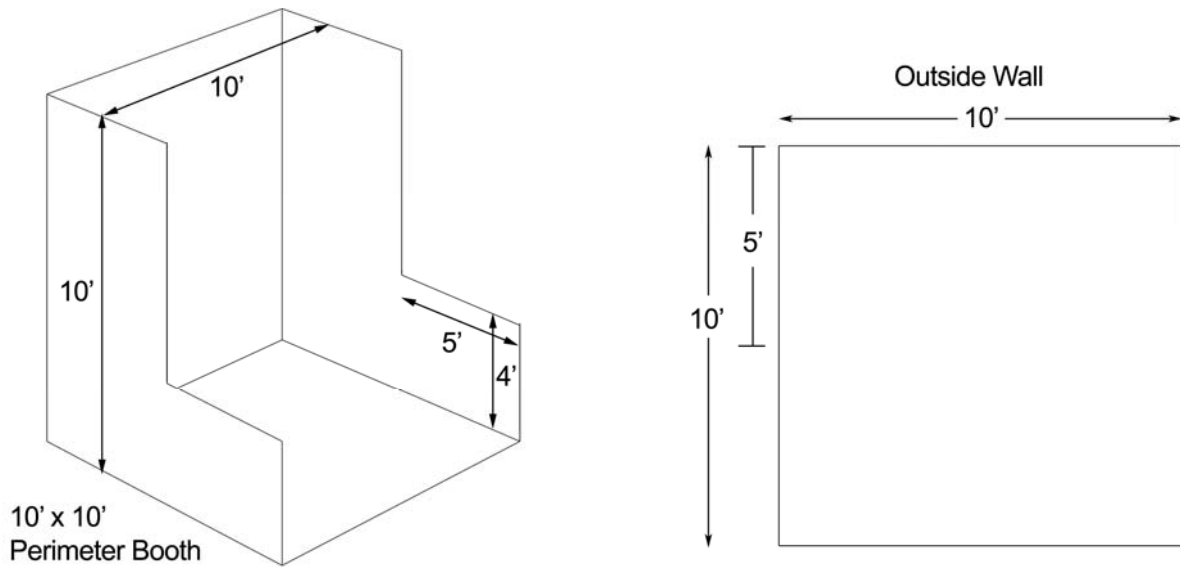

Display Guidelines

Perimeter Booth

A Perimeter Booth is an Inline Booth that backs on to an outside wall of the exhibit hall rather than to another exhibit.

All guidelines applying to Inline Booths also apply to Perimeter Booths except that the typical maximum backwall height is ten feet (10') unless approval is given by Show Management.