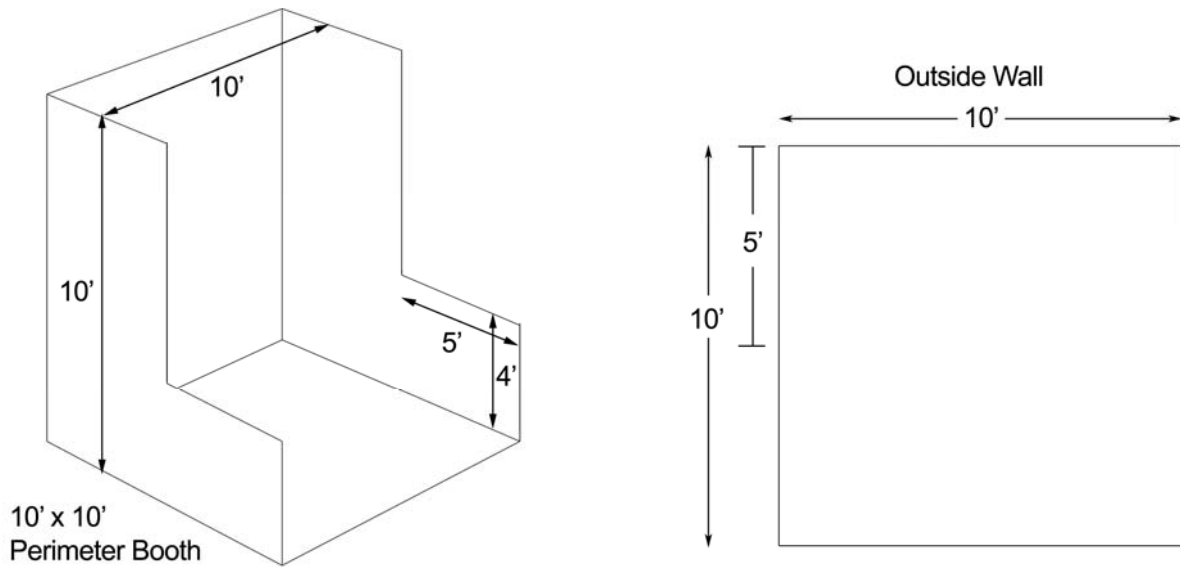

## Display Guidelines

### Perimeter Booth

A Perimeter Booth is an Inline Booth that backs on to an outside wall of the exhibit hall rather than to another exhibit.

All guidelines applying to Inline Booths also apply to Perimeter Booths except that the typical maximum backwall height is ten feet (10') unless approval is given by Show Management.